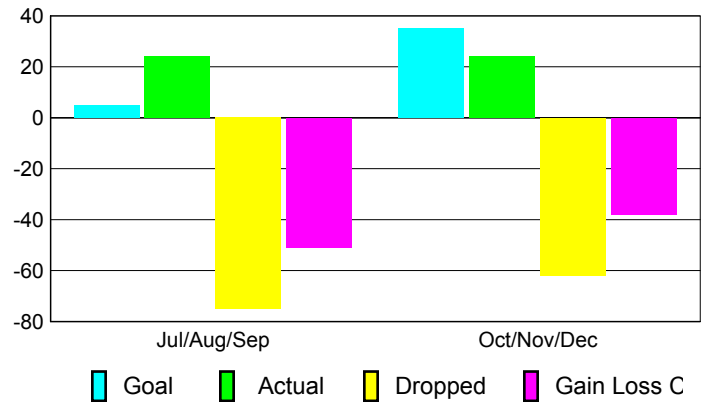

Membership Results 2010-2011

Goal, New, Dropped, Gain/Loss